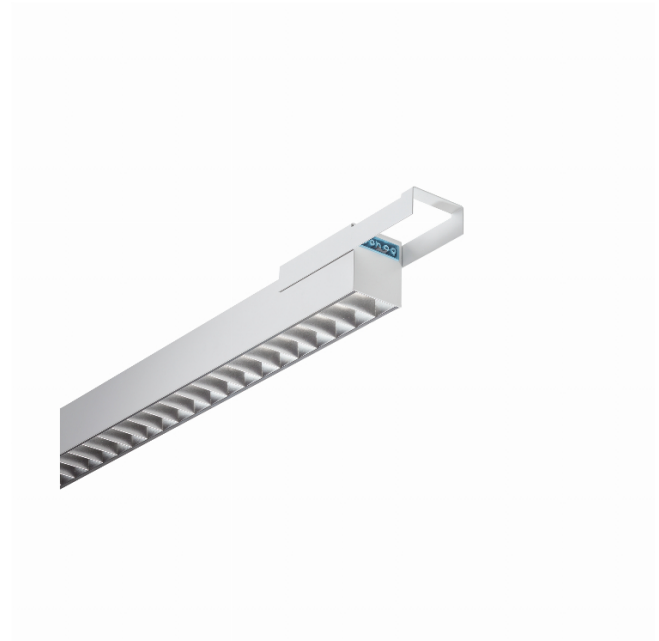

Rekta 65x65 Direct - satin - HO 325mA - RAL
07.94720634-9999

Fixture details

Mounting	Ceiling recessed
Light emission	Direct
Fitting cover	VDT louvre
Protection rate	IP 20
Housing	Aluminium
Finish	RAL colour at your choice
Certificates	CE, ISO 9001

Electric details

Protection class	I
Supply	230V
Control gear box	Current driver

Lamp details

Lamptype	LED 4000K
Wattage	7,1W
Gross luminous flux	4275
Luminaire power	23,6W
Number	3
Lifetime LED module	L80/B10 > 102000h
Color tolerance	MacAdam 3
CRI	>80

Photometric details

UGR	<19
CIE Fluxcode	80 99 100 100 76

Dimensions

A	850 mm
---	--------

Remarks

Wall luminaire - Direct - HO 325mA - satin (flush) - RAL

ENERGY

Verrijgbaar op aanvraag.