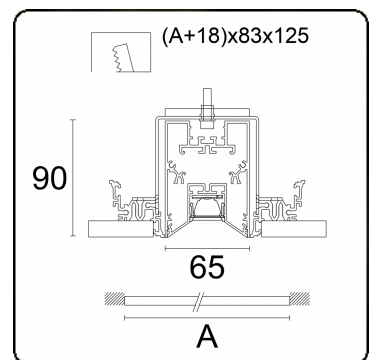

Electric details

Protection class	I
Supply	230V
Control gear box	Current driver DALI/TD

Lamp details

Lamptype	LED 4000K
Wattage	4,4W
Gross luminous flux	7785
Luminaire power	44W
Number	9
Lifetime LED module	L80/B10 > 102000h
Color tolerance	MacAdam 3
CRI	>80

Photometric details

UGR	<19
CIE Fluxcode	97 99 100 99 85

Dimensions

A	2524 mm
---	---------

Remarks

Recessed luminaire (trimless) - Direct - LO 400mA - VDT louvre - RAL

ENERGY

Verrijgbaar op aanvraag.