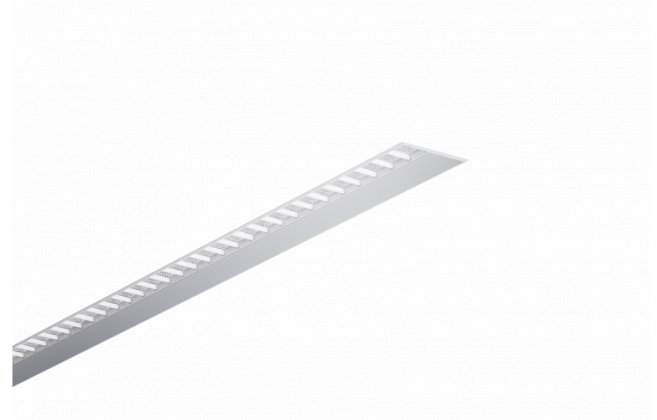

Hideline 65x90 Direct - VDT - LO 400mA - RAL
07.70244194-9999

Fixture details

Mounting	Ceiling recessed
Light emission	Direct
Fitting cover	Louvre optic - white matt
Protection rate	IP 20
Housing	Aluminium
Finish	RAL colour at your choice
Certificates	CE, ISO 9001

Electric details

Protection class	I
Supply	230V
Control gear box	Current driver DALI/TD

Lamp details

Lamptype	LED 4000K
Wattage	4,4W
Gross luminous flux	7785
Luminaire power	44W
Number	9
Lifetime LED module	L80/B10 > 102000h
Color tolerance	MacAdam 3
CRI	>80

Photometric details

UGR	<19
CIE Fluxcode	97 99 100 99 85

Dimensions

A	2524 mm
---	---------

Remarks

Recessed luminaire (trimless) - Direct - LO 400mA - VDT louvre - RAL

ENERGY

Verrijgbaar op aanvraag.