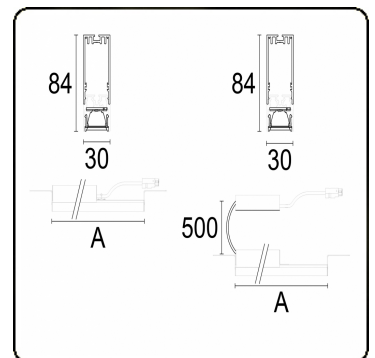

Electric details

Protection class	I
Supply	230V
Control gear box	Current driver

Lamp details

Lamptype	LED 3000K
Wattage	5,6W
Gross luminous flux	8040
Luminaire power	49,6W
Number	8
Lifetime LED module	L80/B10 > 72000h
Color tolerance	MacAdam 3
CRI	>80

Photometric details

UGR	<19
CIE Fluxcode	98 100 100 99 84

Dimensions

A	2244 mm
---	---------

Remarks

VDT louvre

ENERGY

Verrijgbaar op aanvraag.