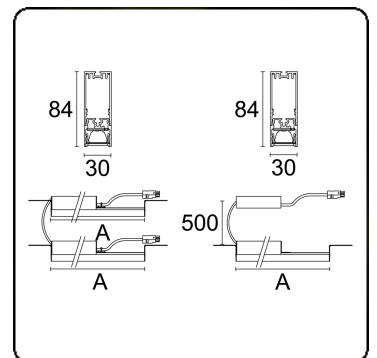

Electric details

Protection class	I
Supply	230V
Control gear box	Current driver DALI/TD

Lamp details

Lamptype	LED 4000K
Wattage	4,4W
Gross luminous flux	2 x 6920
Luminaire power	78,2W
Number	2 x 8
Lifetime LED module	L80/B10 > 102000h
Color tolerance	MacAdam 3
CRI	>80

Photometric details

UGR	<19
CIE Fluxcode	98 100 100 99 84

Dimensions

A	2244 mm
---	---------

Remarks

VDT louvre 400mA 2 luminaires

ENERGY

Verrijgbaar op aanvraag.