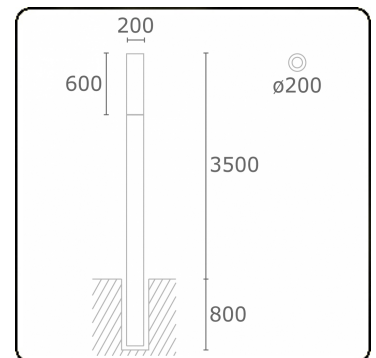

Connex 7
35.70714-9910

Fixture details

Mounting	Ground
Light emission	Diffus
Fitting cover	Opal diffuser
Protection rate	IP 65
Housing	Aluminium
Finish	RAL 9016 traffic white textured
Certificates	CE, ISO 9001

Electric details

Protection class	I
Supply	230V
Control gear box	Current driver

Lamp details

Lamptype	LED 4000K
Wattage	39,2W
Gross luminous flux	8000
Luminaire power	42,8W
Number	1
Lifetime LED module	L80/B10 > 102000h
Color tolerance	MacAdam 3
CRI	>80

Photometric details

CIE Fluxcode	15 40 69 57 71
--------------	----------------

Remarks

including connection door with fuse

ENERGY

A
 Verkrijgbaar op aanvraag.

B
 Disponible sur demande.

C
 Available on request.