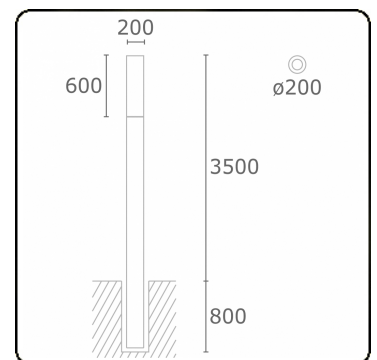

Connex 7
35.70713-9905

Fixture details

Mounting	Ground
Light emission	Diffus
Fitting cover	Opal diffuser
Protection rate	IP 65
Housing	Aluminium
Finish	RAL 9011 graphite black textured
Certificates	CE, ISO 9001

Electric details

Protection class	I
Supply	230V
Control gear box	Current driver

Lamp details

Lamptype	LED 3000K
Wattage	39,2W
Gross luminous flux	7560
Luminaire power	42,8W
Number	1
Lifetime LED module	L80/B10 > 102000h
Color tolerance	MacAdam 3
CRI	>80

Photometric details

CIE Fluxcode	15 40 69 57 71
--------------	----------------

Remarks

including connection door with fuse

ENERGY

A →
B → Verkrijgbaar op aanvraag.
C → Disponible sur demande.
D → Available on request.
E →
F → Auf Anfrage.
G →