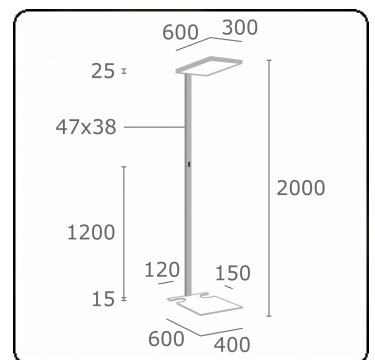

Scorta Direct/Indirect - MPO - MO - RAL 9003 S
11.86018103-9003

Fixture details

Mounting	Ground
Light emission	Direct-Indirect
Fitting cover	micro prismatic diffuser
Protection rate	IP 20
Housing	Aluminium
Finish	RAL 9003 Signal white
Certificates	CE, ISO 9001

Electric details

Protection class	I
Supply	230V
Control gear box	Power supply DALI - multisensor control

Lamp details

Lamptype	LED 3000K
Wattage	68W
Luminaire power	68W
Luminaire luminous flux	11090
Lifetime LED module	L80/B10 = 50000h
Color tolerance	MacAdam 3
CRI	>80

Photometric details

UGR	<19
CIE Fluxcode	60 87 97 20 100

Remarks

Standing luminaire - Direct/Indirect - MPO - MO - RAL 9003 Lateral cutout

ENERGY

Verrijgbaar op aanvraag.

Disponible sur demande.

Available on request.