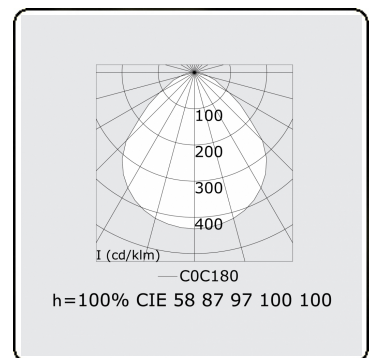

Electric details

Protection class	I
Supply	230V
Control gear box	Power supply touch-dim

Lamp details

Lamptype	LED 4000K
Wattage	18W
Luminaire power	18W
Luminaire luminous flux	2010
Number	1
Lifetime LED module	L80/B10 = 50000h
Color tolerance	MacAdam 3
CRI	>80

Photometric details

UGR	<19
CIE Fluxcode	58 87 97 100 100

Dimensions

A	330 mm
---	--------

Remarks

Ceiling luminaire - Direct - MPO - HO - ANO

ENERGY

Verrijgbaar op aanvraag.