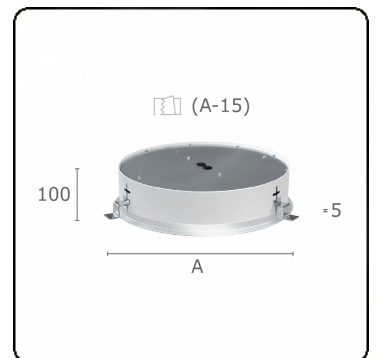

Sferio Direct - satin - MO - RAL 9006
07.36200153-9006

Fixture details

Mounting	Ceiling recessed
Light emission	Direct
Fitting cover	Opal diffuser
Protection rate	IP 20
Housing	Aluminium
Finish	RAL 9006 White aluminium
Certificates	CE, ISO 9001

Electric details

Protection class	I
Supply	230V
Control gear box	Current driver

Lamp details

Lamptype	LED 3000K
Wattage	106W
Luminaire power	106W
Luminaire luminous flux	9958
Number	1
Lifetime LED module	L80/B10 = 50000h
Color tolerance	MacAdam 3
CRI	>80

Photometric details

UGR	>19
CIE Fluxcode	47 78 95 100 100

Dimensions

A	980 mm
---	--------

Remarks

Recessed luminaire (with trim) - Direct - satin - MO - RAL 9006

ENERGY

Verrijgbaar op aanvraag.