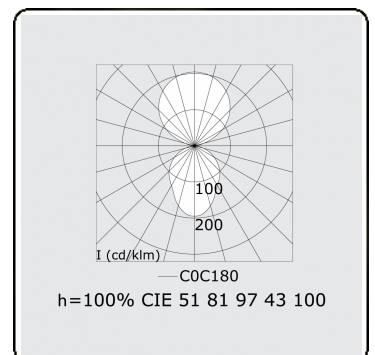

Sferio Direct/Indirect - MPO - MO - RAL 9006
05.36110124-9006

Fixture details

Mounting	Ceiling
Light emission	Direct-Indirect
Fitting cover	micro prismatic diffuser
Protection rate	IP 20
Housing	Aluminium
Finish	RAL 9006 White aluminium
Certificates	CE, ISO 9001

Electric details

Protection class	I
Supply	230V
Control gear box	Current driver

Lamp details

Lamptype	LED 4000K
Wattage	40W
Luminaire power	40W
Luminaire luminous flux	5740
Number	1
Lifetime LED module	L80/B10 = 50000h
Color tolerance	MacAdam 3
CRI	>80

Photometric details

UGR	<19
CIE Fluxcode	60 87 97 56 100

Dimensions

A	400 mm
---	--------

Remarks

Ceiling luminaire - Direct/Indirect - MPO - MO - RAL 9006

ENERGY

Verrijgbaar op aanvraag.