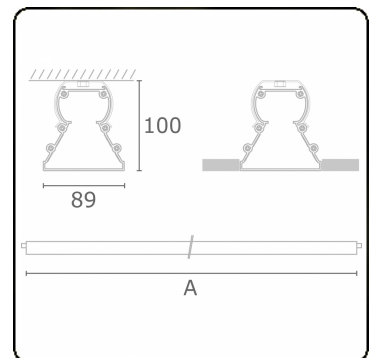

Electric details

Protection class	I
Supply	230V
Control gear box	Current driver

Lamp details

Lamptype	LED 3000K
Wattage	3,2W
Gross luminous flux	3175
Luminaire power	17,6W
Number	5
Lifetime LED module	L80/B10 > 102000h
Color tolerance	MacAdam 3
CRI	>80

Photometric details

CIE Fluxcode	48 78 94 100 61
--------------	-----------------

Dimensions

A	1410 mm
---	---------

Remarks

Ceiling recessed luminaire - Naked module - HO 150mA - transit wiring

ENERGY

Verrijgbaar op aanvraag.