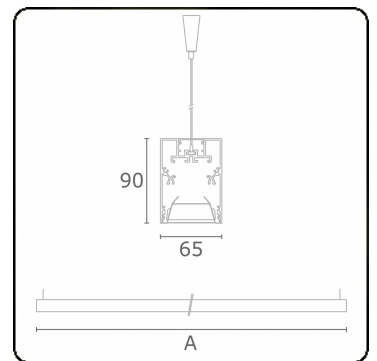

Rekta 65x90 Direct/Indirect - VDT - HO 325mA - ANO
04.94324653-0001

Fixture details

Mounting	Pendant
Light emission	Direct-Indirect
Fitting cover	VDT louvre
Protection rate	IP 20
Housing	Aluminium
Finish	anodized finish
Certificates	CE, ISO 9001

Photometric details

UGR	<19
CIE Fluxcode	80 99 100 100 76
CIE Fluxcode Indirect	00 00 00 00 67

Dimensions

A	1410 mm
---	---------

Remarks

Suspended luminaire - Direct/Indirect - HO 325mA - VDT - ANO

ENERGY

Verrijgbaar op aanvraag.