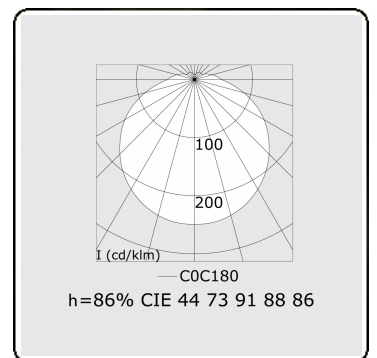

Tube 70 T1 - clear - HO 150mA - standard
35.90004534-0000

Fixture details

Mounting	Wall
Light emission	Direct
Fitting cover	clear diffuser
Protection rate	IP 65
Housing	Polycarbonate
Finish	frosted
Certificates	CE, ISO 9001

Photometric details

CIE Fluxcode	44 73 91 88 86
--------------	----------------

Dimensions

A	920 mm
---	--------

Remarks

Wall luminaire - clear - HO 150mA - standard

ENERGY

Verrijgbaar op aanvraag.