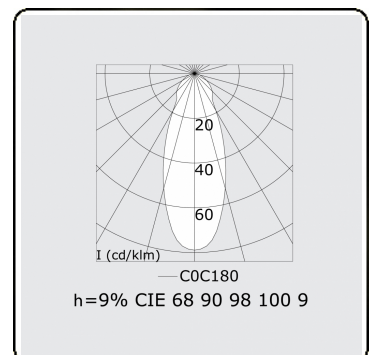

**Electric details**

Protection class	I
Supply	230V
Control gear box	Current driver

**Lamp details**

Lamptype	LED 4000K
Wattage	7,1W
Gross luminous flux	5700
Luminaire power	31,4W
Number	4
Lifetime LED module	L80/B10 > 102000h
Color tolerance	MacAdam 3
CRI	>80

**Photometric details**

UGR	>19
CIE Fluxcode	68 90 98 100 9

**Dimensions**

A	1136 mm
---	---------

**Remarks**

Suspended luminaire - Direct - HO 325mA - satin (black ribbed) - ANO Brass/RAL

**ENERGY**

Verrijgbaar op aanvraag.