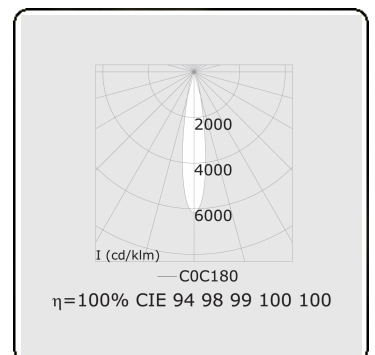

Punto - Clear - ND - Code 0003 / RAL 9005
05.34100133-9005

Fixture details

Mounting	3-circuit track
Light emission	Spotlight
Fitting cover	Glass
Protection rate	IP 20
Housing	Aluminium
Finish	RAL 9005 Jet black
Certificates	CE, ISO 9001

Electric details

Protection class	I
Supply	230V
Control gear box	Current driver

Lamp details

Lamptype	LED 3000K 20°
Wattage	31W
Luminaire power	31W
Luminaire luminous flux	2640
Number	1
Lifetime LED module	L80/B10 = 50000h
Color tolerance	MacAdam 3
CRI	>90