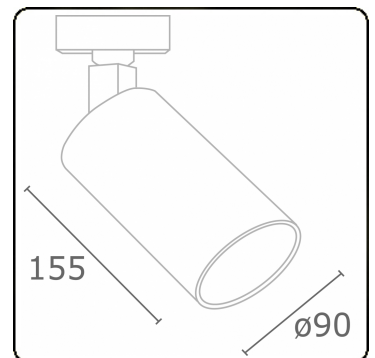

Punto - Clear - ND - Code 0003 / RAL 9005
05.34100133-9005

Fixture details

Mounting	3-circuit track
Light emission	Spotlight
Fitting cover	Glass
Protection rate	IP 20
Housing	Aluminium
Finish	RAL 9005 Jet black
Certificates	CE, ISO 9001

Electric details

Protection class	I
Supply	230V
Control gear box	Current driver

Lamp details

Lamptype	LED 3000K 20°
Wattage	31W
Luminaire power	31W
Luminaire luminous flux	2640
Number	1
Lifetime LED module	L80/B10 = 50000h
Color tolerance	MacAdam 3
CRI	>90