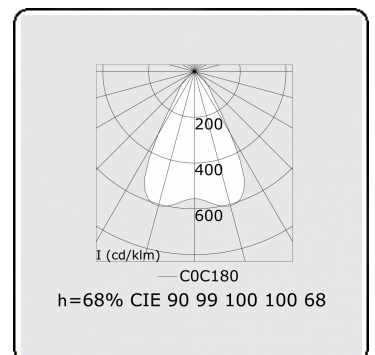

Electric details

Protection class	I
Supply	230V
Control gear box	Current driver

Lamp details

Lamptype	LED 3000K
Wattage	4,4W
Gross luminous flux	8200
Luminaire power	48,9W
Number	10
Lifetime LED module	L80/B10 > 102000h
Color tolerance	MacAdam 3
CRI	>80

Photometric details

UGR	<19
CIE Fluxcode	90 99 100 100 68

Dimensions

A	2810 mm
---	---------

Remarks

Suspended luminaire - Direct - LO 400mA - VDT louvre - RAL

ENERGY

Verrijgbaar op aanvraag.