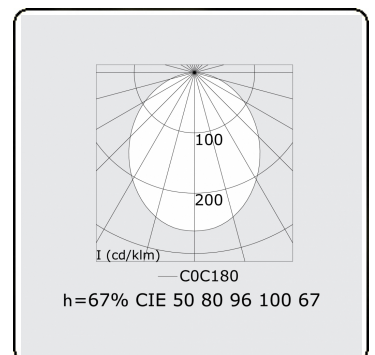

Electric details

Protection class	I
Supply	230V
Control gear box	Current driver

Lamp details

Lamptype	LED 3000K
Wattage	7,1W
Gross luminous flux	6725
Luminaire power	39,3W
Number	5
Lifetime LED module	L80/B10 > 72000h
Color tolerance	MacAdam 3
CRI	>80

Photometric details

UGR	>19
CIE Fluxcode	50 80 96 100 67

Dimensions

A	1410 mm
---	---------

Remarks

Ceiling luminaire - Direct - HO 325mA - satin (flush) - RAL

ENERGY

Verkrijgbaar op aanvraag.