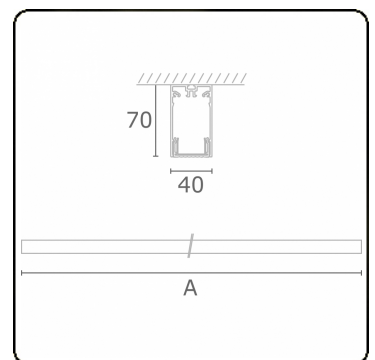

Electric details

Protection class	I
Supply	230V
Control gear box	Current driver DALI/TD

Lamp details

Lamptype	LED 4000K
Wattage	7,1W
Gross luminous flux	9975
Luminaire power	55W
Number	7
Lifetime LED module	L80/B10 > 102000h
Color tolerance	MacAdam 3
CRI	>80

Photometric details

UGR	>19
CIE Fluxcode	58 89 98 100 50

Dimensions

A	1970 mm
---	---------

Remarks

Ceiling luminaire - Direct - HO 325mA - MPO - RAL

ENERGY

Verkrijgbaar op aanvraag.