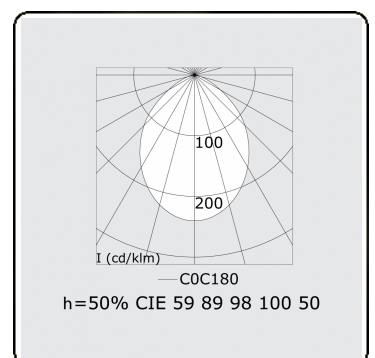

**Electric details**

Protection class	I
Supply	230V
Control gear box	Current driver

**Lamp details**

Lamptype	LED 4000K
Wattage	7,1W
Gross luminous flux	9975
Luminaire power	55W
Number	7
Lifetime LED module	L80/B10 > 102000h
Color tolerance	MacAdam 3
CRI	>80

**Photometric details**

UGR	>19
CIE Fluxcode	58 89 98 100 50

**Dimensions**

A	1970 mm
---	---------

**Remarks**

Ceiling luminaire - Direct - HO 325mA - MPO - RAL

**ENERG**

Verkrijgbaar op aanvraag.