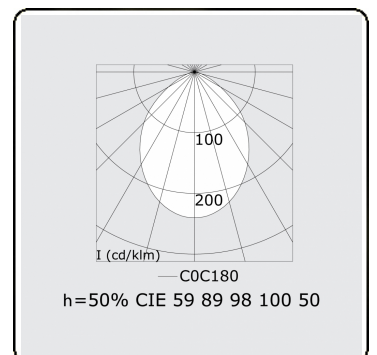

Electric details

Protection class	I
Supply	230V
Control gear box	Current driver

Lamp details

Lamptype	LED 4000K
Wattage	7,1W
Gross luminous flux	7125
Luminaire power	39,3W
Number	5
Lifetime LED module	L80/B10 > 102000h
Color tolerance	MacAdam 3
CRI	>80

Photometric details

UGR	>19
CIE Fluxcode	58 89 98 100 50

Dimensions

A	1410 mm
---	---------

Remarks

Ceiling luminaire - Direct - HO 325mA - MPO - RAL

ENERGY

Verrijgbaar op aanvraag.