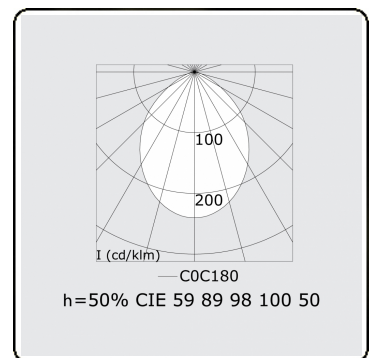

Electric details

Protection class	I
Supply	230V
Control gear box	Current driver DALI/TD

Lamp details

Lamptype	LED 3000K
Wattage	7,1W
Gross luminous flux	9415
Luminaire power	55W
Number	7
Lifetime LED module	L80/B10 > 102000h
Color tolerance	MacAdam 3
CRI	>80

Photometric details

UGR	>19
CIE Fluxcode	58 89 98 100 50

Dimensions

A	1970 mm
---	---------

Remarks

Ceiling luminaire - Direct - HO 325mA - MPO - RAL

ENERGY

Verkrijgbaar op aanvraag.