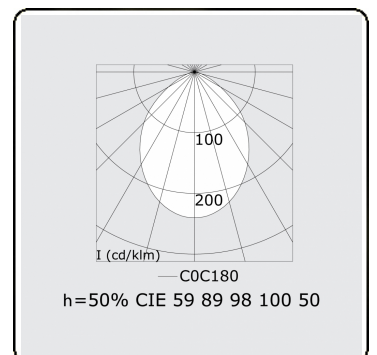

Electric details

Protection class	I
Supply	230V
Control gear box	Current driver

Lamp details

Lamptype	LED 3000K
Wattage	7,1W
Gross luminous flux	9415
Luminaire power	55W
Number	7
Lifetime LED module	L80/B10 > 102000h
Color tolerance	MacAdam 3
CRI	>80

Photometric details

UGR	>19
CIE Fluxcode	58 89 98 100 50

Dimensions

A	1970 mm
---	---------

Remarks

Ceiling luminaire - Direct - HO 325mA - MPO - RAL

ENERGY

Verkrijgbaar op aanvraag.