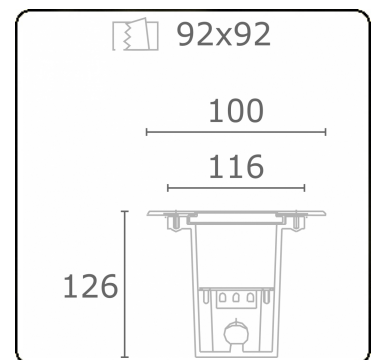

Metro-S 100x100mm - COB (white printed glass) - without recessed housing
36.200053-0021

Fixture details

Mounting	Ground - recessed
Light emission	Indirect
Light distribution	Symmetrical
Fitting cover	Glass
Protection rate	IP 67
Maximum load	1000 kg walk-across (excluding recessing housir
T°	<75° °
Housing	Aluminium/Stainless Steel
Finish	matt black finish RAL 9105
Certificates	CE, ISO 9001

Electric details

Protection class	I
Supply	230V
Control gear box	Current driver

Lamp details

Lamptype	LED 3000K
Wattage	5W
Gross luminous flux	463
Luminaire power	5W
Cover glass	flat - white
Number	1
Lifetime LED module	L80/B10 = 100000h
Color tolerance	MacAdam 3
CRI	80

Photometric details

CIE Fluxcode	0 0 0 0 8
--------------	-----------

Remarks

100x100mm - clear glass

ENERGY

A →
B → Verrijgbaar op aanvraag.
C → Disponible sur demande.
D → Available on request.
E →
F → Auf Anfrage.
G →