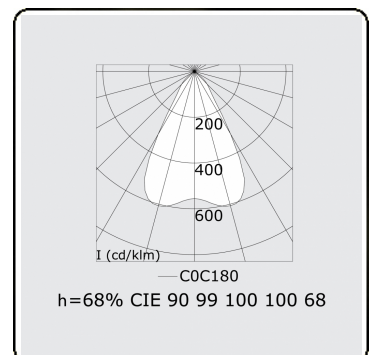

Electric details

| | |
|------------------|----------------|
| Protection class | I |
| Supply | 230V |
| Control gear box | Current driver |

Lamp details

| | |
|---------------------|------------------|
| Lamptype | LED 4000K |
| Wattage | 5,6W |
| Gross luminous flux | 10650 |
| Luminaire power | 62W |
| Number | 10 |
| Lifetime LED module | L80/B10 > 72000h |
| Color tolerance | MacAdam 3 |
| CRI | >80 |

Photometric details

| | |
|--------------|------------------|
| UGR | 17,0/18,2 |
| CIE Fluxcode | 90 99 100 100 68 |

Dimensions

| | |
|---|---------|
| A | 2804 mm |
|---|---------|

Remarks

VDT louvre

ENERGY