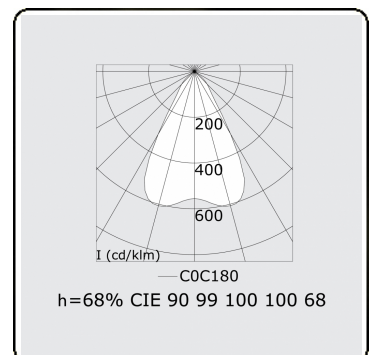

Electric details

Protection class	I
Supply	230V
Control gear box	Current driver

Lamp details

Lamptype	LED 3000K
Wattage	5,6W
Gross luminous flux	2010
Luminaire power	12,4W
Number	2
Lifetime LED module	L80/B10 > 72000h
Color tolerance	MacAdam 3
CRI	>80

Photometric details

UGR	17,0/18,2
CIE Fluxcode	90 99 100 100 68

Dimensions

A	564 mm
---	--------

Remarks

VDT louvre

ENERGY

Verkrijgbaar op aanvraag.