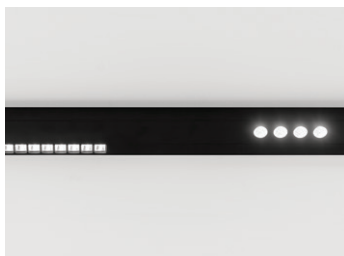

Offside

MULTILINE
bright with light

DESIGN PLUS

powered by: light+building

2022