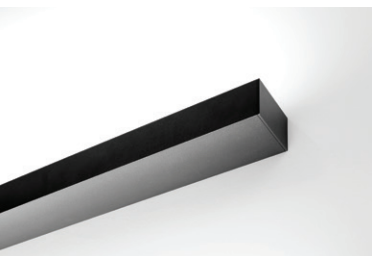

Offside

MULTILINE
bright with light

DESIGN PLUS

powered by: light+building

2022