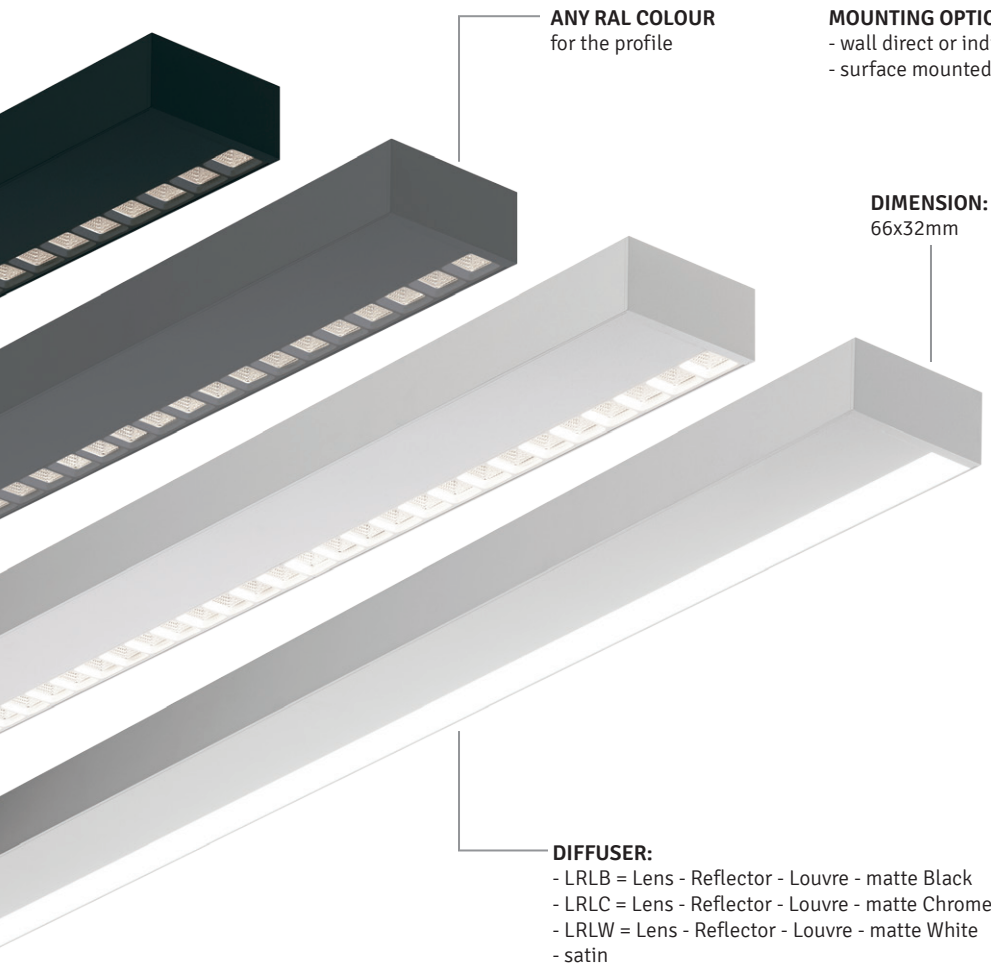

Multiline Nederland bv
Gildenstraat 26, NL-4143 HS Leerdam
sales@multiline-licht.nl
www.multiline-licht.nl

**EASY TO INSTALL
NO DISASSEMBLY REQUIRED**

ANY RAL COLOUR
for the profile

MOUNTING OPTIONS
- wall direct or indirect
- surface mounted

DIMENSION:
66x32mm

DIFFUSER:

- LRLB = Lens - Reflector - Louvre - matte Black
- LRLC = Lens - Reflector - Louvre - matte Chrome
- LRLW = Lens - Reflector - Louvre - matte White
- satin