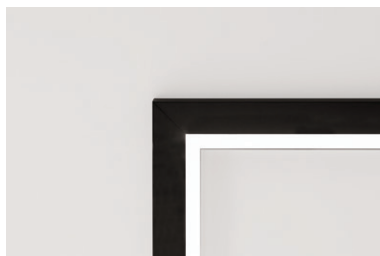

Offside

MULTILINE
bright with light

DESIGN PLUS

powered by: light+building

2022